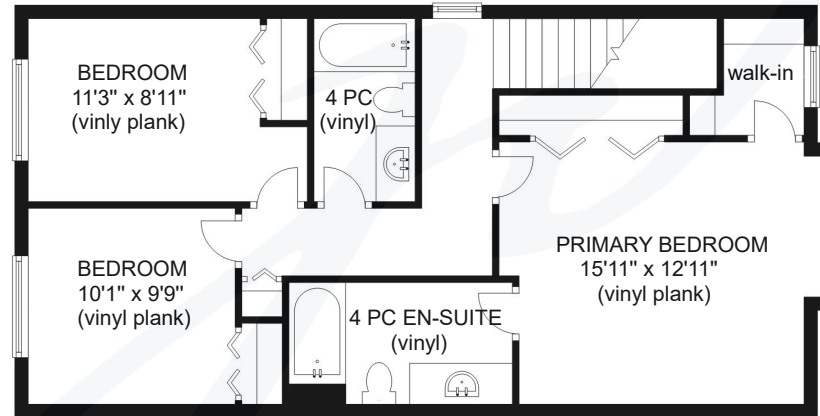

B-2130 NIKOLA PLACE

shed not shown in exact location relative to main house

	FINISHED SQ FT	UNFINISHED SQ FT	TOTAL SQ FT
MAIN	772	0	772
UPPER	786	0	786
TOTAL	1558	0	1558

GARAGE	0	229	229
--------	---	-----	-----

CEILING HEIGHT	
MAIN	9'0"
UPPER	8'0"

jane denham
REAL ESTATE GROUP

Prepared for the exclusive use of Jane Denham
REMAX Ocean Pacific
250-898-1220

Measurements on the plans are intended for visual reference purposes only and should be verified