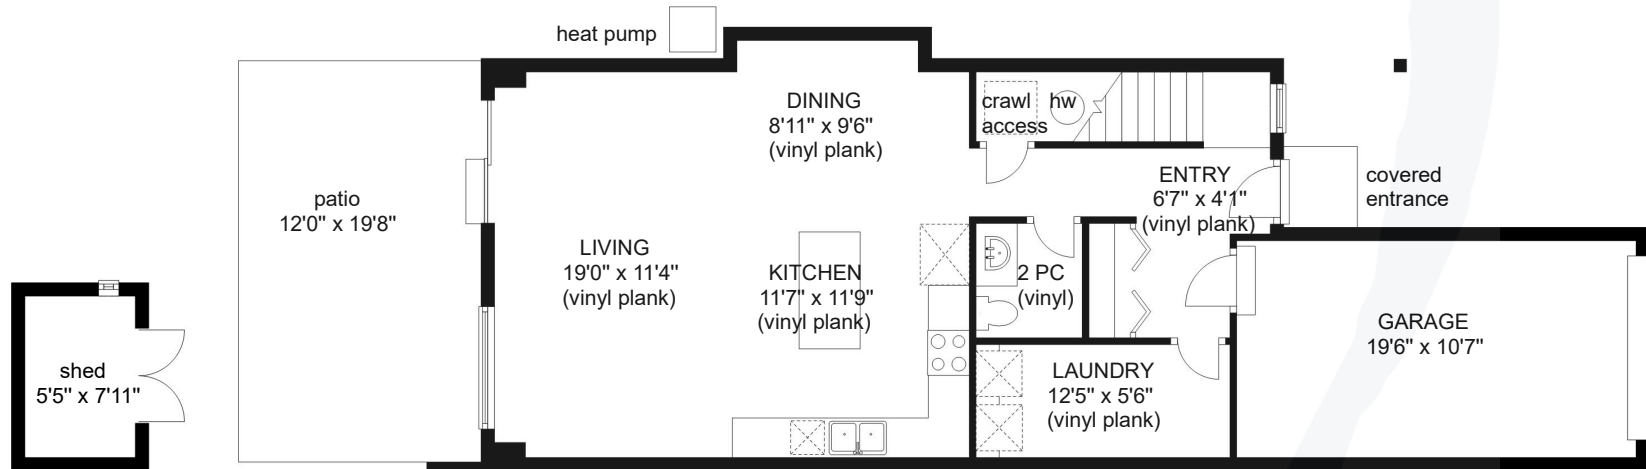

B-2130 NIKOLA PLACE

shed not shown in exact location relative to main house

	FINISHED SQ FT	UNFINISHED SQ FT	TOTAL SQ FT
MAIN	772	0	772
UPPER	786	0	786
TOTAL	1558	0	1558

GARAGE	0	229	229
--------	---	-----	-----

CEILING HEIGHT	
MAIN	9'0"
UPPER	8'0"

jane denham
REAL ESTATE GROUP

Prepared for the exclusive use of Jane Denham
REMAX Ocean Pacific
250-898-1220

Measurements on the plans are intended for visual reference purposes only and should be verified